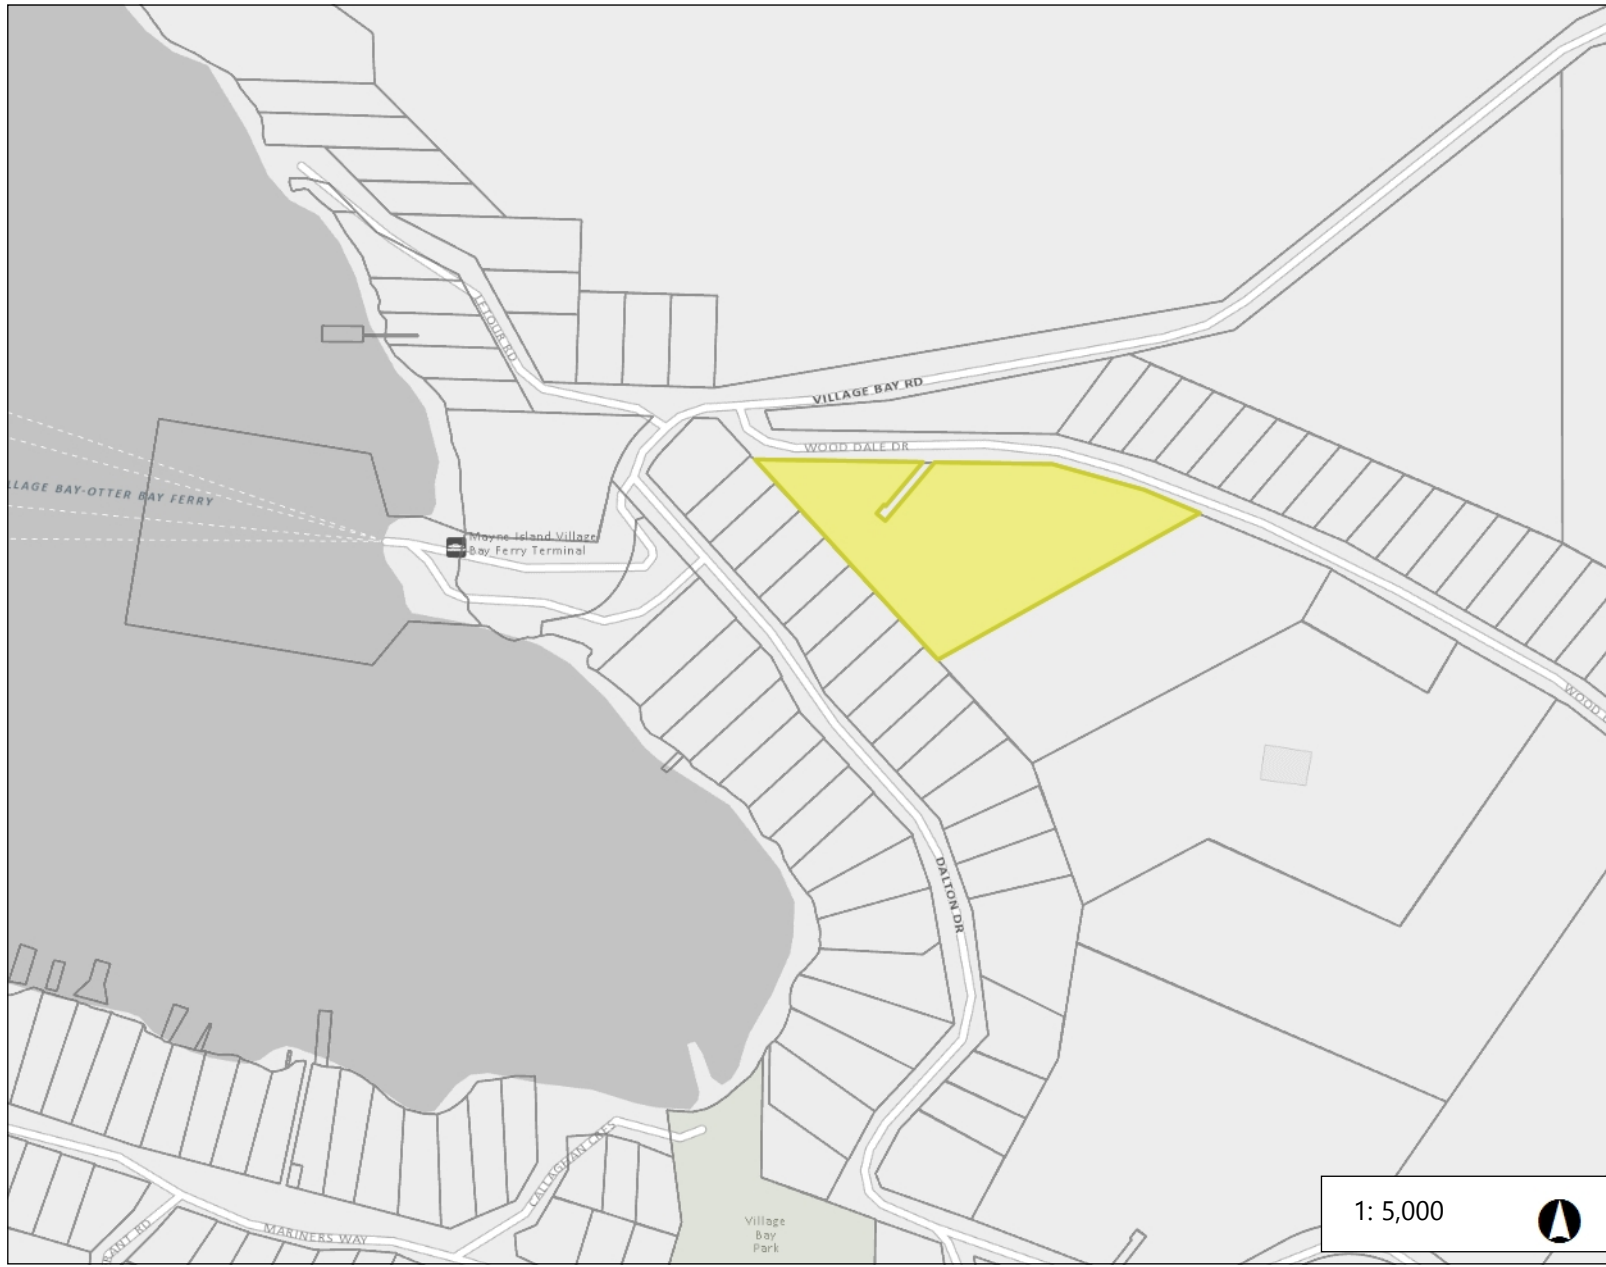

270 Wood Dale Drive

Legend

1: 5,000

NAD_1983_UTM_Zone_10N
© Capital Regional District

Important: This map is for general information purposes only. The Capital Regional District (CRD) makes no representations or warranties regarding the accuracy or completeness of this map or the suitability of the map for any purpose. This map is not for navigation. The CRD will not be liable for any damage, loss or injury resulting from the use of the map or information on the map and the map may be changed by the CRD at any time.